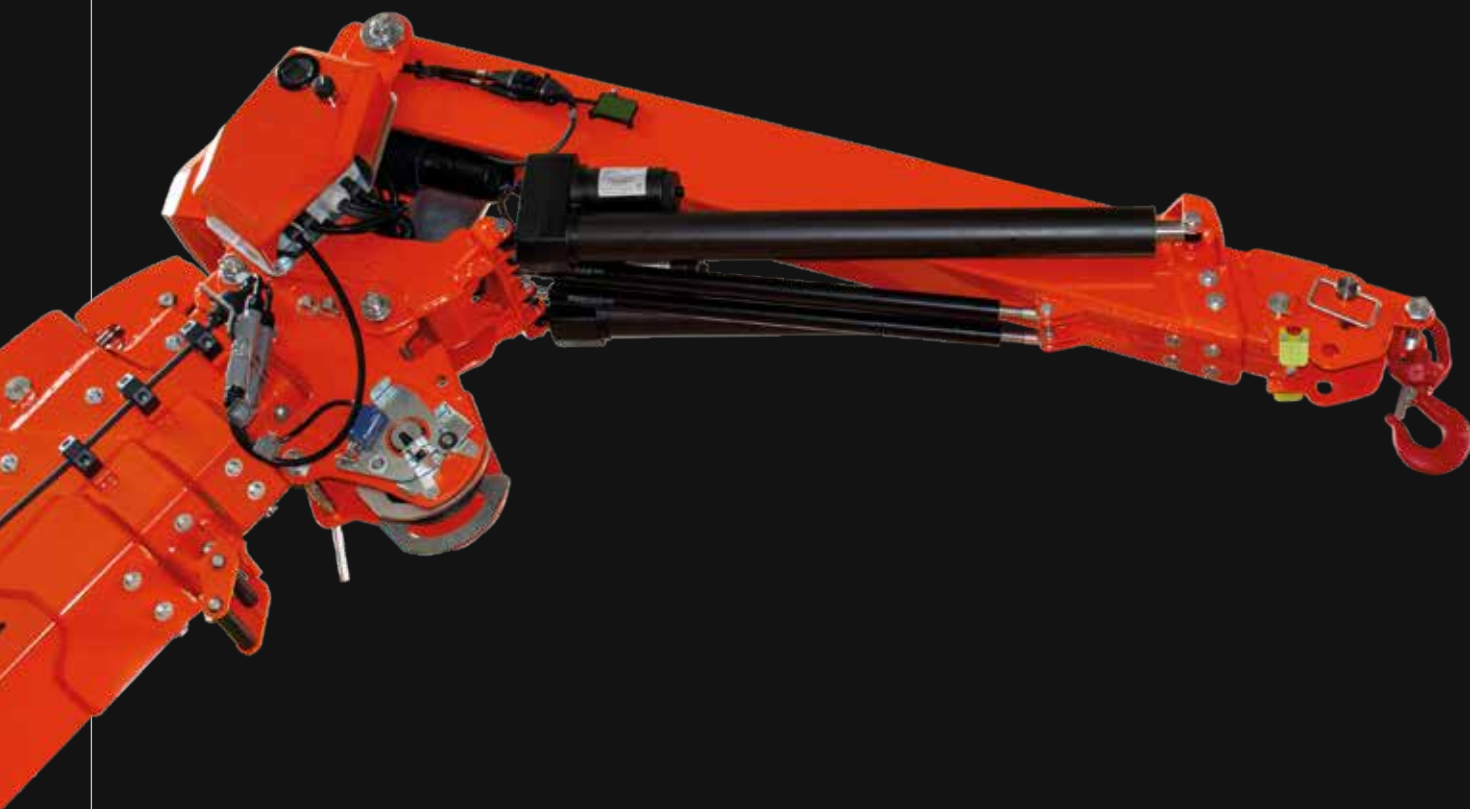

SPX328EVO+

FULLY INTEGRATED ELECTRIC JIB

Lifting capacity

500 kg

Activation
Electric

Weight
120 kg

EN [m - kg]

A NEW CONCEPT OF INTEGRATION

POWERED BY CRANE BATTERY

- No stand-alone battery for the tool
- Longer runtime - over 1 workday
- Plug&play connection

CONTROLLED BY CRANE RADIO CONTROL

- Radio control: all-in-one control board for crane and jib
- Intuitive, optimized usability

INTEGRATED ON CRANE LMI

- Full control of your lifting
- Maximum safety

WIDE MOBILITY

- Length: 1830 mm closed, 2530 mm fully extended
- Tilting angle: +5° / -75°
- Additional hook tilting +30° / -30°

HIGH LIFTING PERFORMANCES

- 500 kg SWL on 1830mm length
- 300 kg SWL on full extension 2530 mm length

*Optional

EVO+
FULLY INTEGRATED ELECTRIC JIB

Jekko s.r.l. • info@jekko.it • www.jekko-cranes.com
Specifications are subject to change without notice.
All data provided is for reference purposes only and is not legally binding.