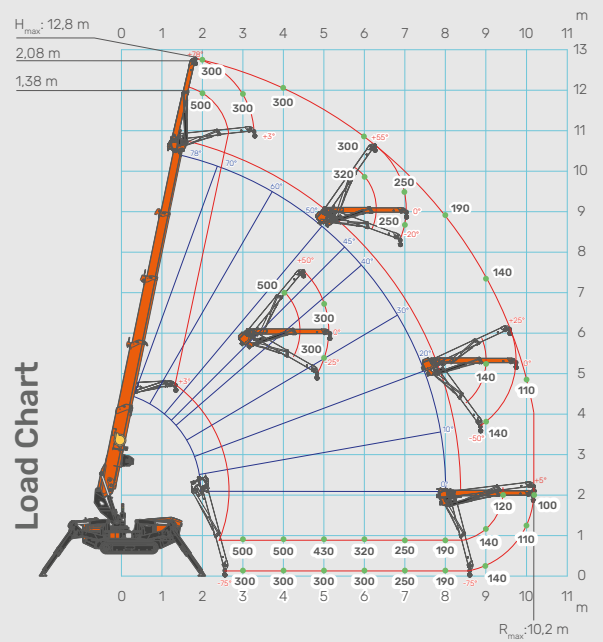

SPX328EVO+

FULLY INTEGRATED ELECTRIC JIB

Lifting capacity

500 kg

Activation
Electric

Weight
120 kg

EN [m - kg]

A NEW CONCEPT OF INTEGRATION

INTEGRATED ON CRANE LMI

- Full control of your lifting
- Maximum safety

WIDE MOBILITY

- Length: 1830 mm closed, 2530 mm fully extended
- Tilting angle: +5° / -75°
- Additional hook tilting +30° / -30°

HIGH LIFTING PERFORMANCES

- 500 kg SWL on 1830mm length
- 300 kg SWL on full extension 2530 mm length

*Optional

EVO+
FULLY INTEGRATED ELECTRIC JIB

Jekko s.r.l. • info@jekko.it • www.jekko-cranes.com
Specifications are subject to change without notice.
All data provided is for reference purposes only and is not legally binding.