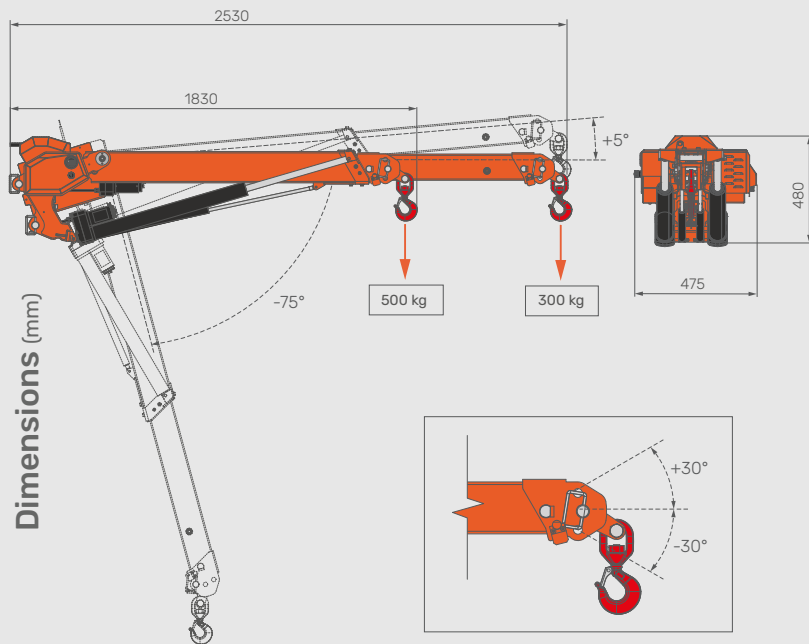

SPX328EVO+

FULLY INTEGRATED ELECTRIC JIB

Lifting capacity

500 kg

Activation
Electric

Weight
120 kg

EN [m - kg]

A NEW CONCEPT OF INTEGRATION

POWERED BY CRANE BATTERY

- No stand-alone battery for the tool
- Longer runtime - over 1 workday
- Plug&play connection

CONTROLLED BY CRANE RADIO CONTROL

- Radio control: all-in-one control board for crane and jib
- Intuitive, optimized usability

INTEGRATED ON CRANE LMI

- Full control of your lifting
- Maximum safety

WIDE MOBILITY

- Length: 1830 mm closed, 2530 mm fully extended
- Tilting angle: +5° / -75°
- Additional hook tilting +30° / -30°

HIGH LIFTING PERFORMANCES

- 500 kg SWL on 1830mm length
- 300 kg SWL on full extension 2530 mm length

*Optional

EVO+
FULLY INTEGRATED ELECTRIC JIB

Jekko s.r.l. • info@jekko.it • www.jekko-cranes.com
Specifications are subject to change without notice.
All data provided is for reference purposes only and is not legally binding.