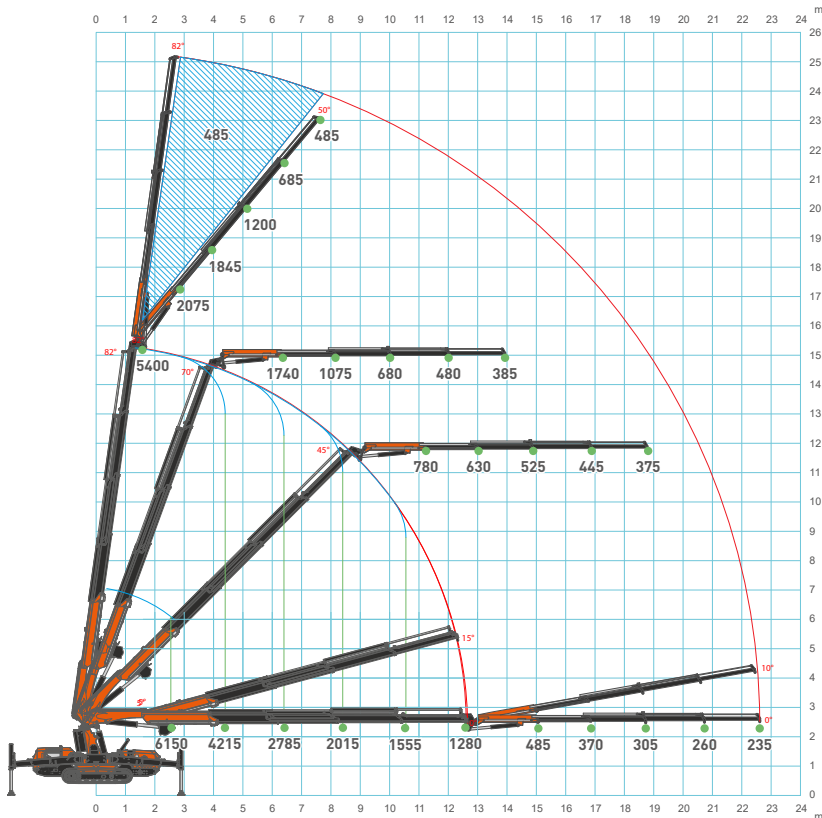

- ✓ Up to 40 m rope
- ✓ Up to 2 falls
- ✓ For main boom & Jib
- ✓ 1500 kg single line

STABILITY

- ✓ 5 different stability levels
- ✓ 4 different stability areas
- ✓ 0 - 45° full-range angle & Telescopic

360° ROTATION

TRACK PADS

- ✓ Non-marking white plastic pads

LOAD CHART

SCAN FOR MORE TECHNICAL DATA

	Kg
JF235	9780
Hydraulic Jib	700

DIMENSIONS (mm)

FOOTPRINT (mm)