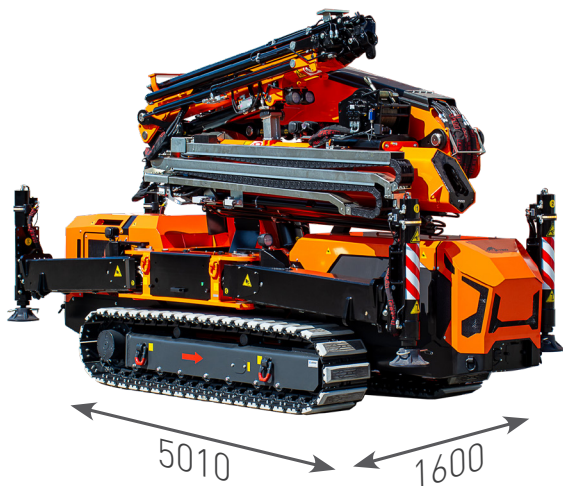

REMOTE CONTROL

- ✓ Proportional
- ✓ LCD Screen
- ✓ Spare battery

HYDRAULIC JIB

- ✓ 4 hydraulic telescopic extensions
- ✓ 2075 kg MAX capacity
- ✓ 25 m MAX height
- ✓ Hydraulic extra functions available

MAN BASKET

JEKKO TOUCH EXPERIENCE

- ✓ 7" IP66 touch screen
- ✓ USB port for easy updates
- ✓ USB port for phone charging

MAIN BOOM

- ✓ 6150 kg MAX capacity
- ✓ 15 m MAX height
- ✓ 4 hydraulic telescopic extensions

WINCH

- ✓ Up to 40 m rope
- ✓ Up to 2 falls
- ✓ For main boom & Jib
- ✓ 1500 kg single line

STABILITY

- ✓ 5 different stability levels
- ✓ 4 different stability areas
- ✓ 0 - 45° full-range angle & Telescopic

360° ROTATION

TRACK PADS

- ✓ Non-marking white plastic pads

LOAD CHART

SCAN FOR MORE TECHNICAL DATA

	Kg
JF235	9780
Hydraulic Jib	700

DIMENSIONS (mm)

FOOTPRINT (mm)