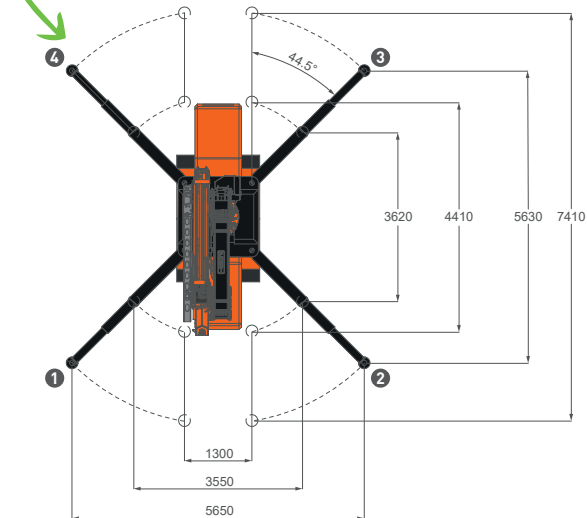

- ✓ Up to 40 m rope
- ✓ Up to 2 falls
- ✓ For main boom & Jib
- ✓ 1500 kg single line

STABILITY

- ✓ 5 different stability levels
- ✓ 4 different stability areas
- ✓ 0 - 45° full-range angle & Telescopic

360° ROTATION

TRACK PADS

- ✓ Non-marking white plastic pads

LOAD CHART

SCAN FOR MORE TECHNICAL DATA

	Kg
JF235	9780
Hydraulic Jib	700

DIMENSIONS (mm)

FOOTPRINT (mm)